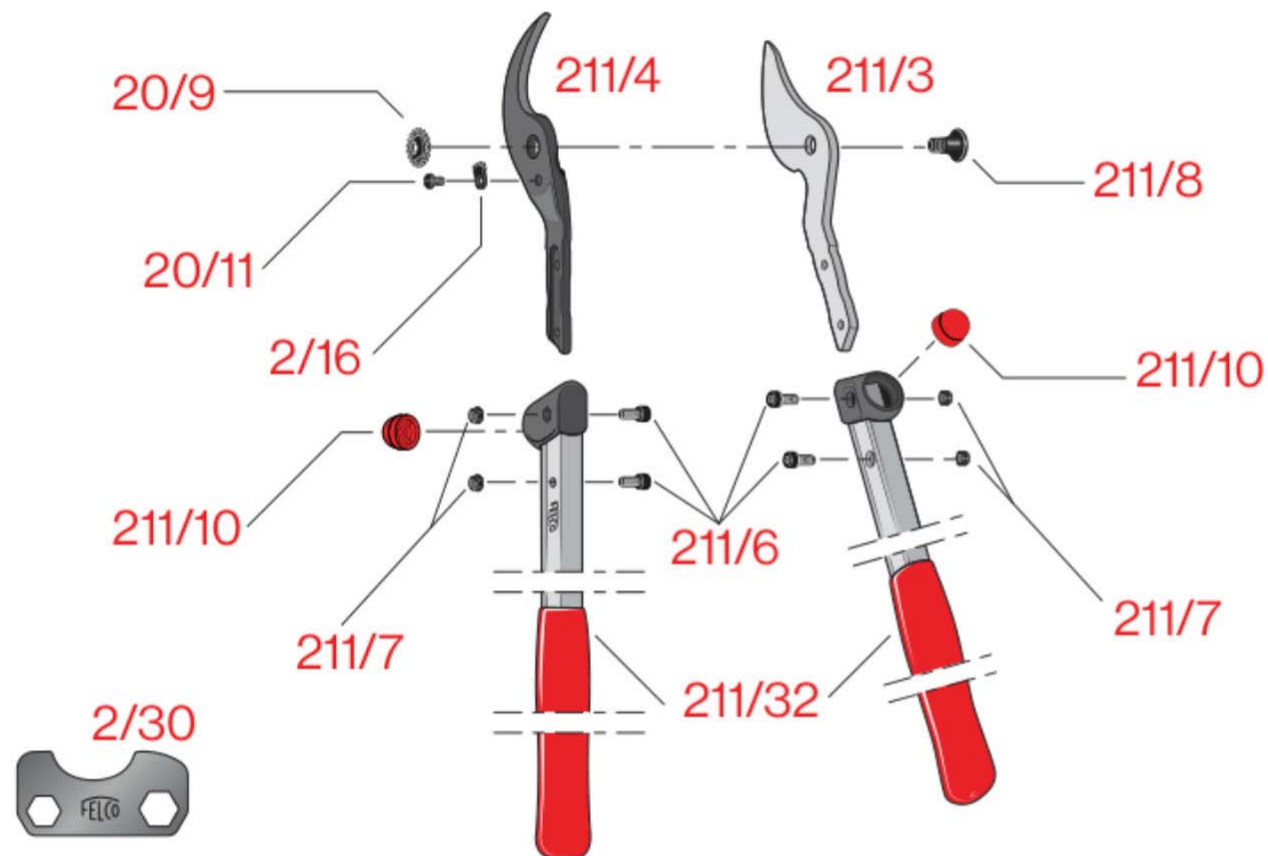

# SELECT YOUR PART

FELCO 211-50

211/3  
Blade

211/4  
Counter blade

211/6  
Screw

211/94  
Kit: nut, bolt

220/93  
Kit: shock absorber

Blade  
1x 211/3